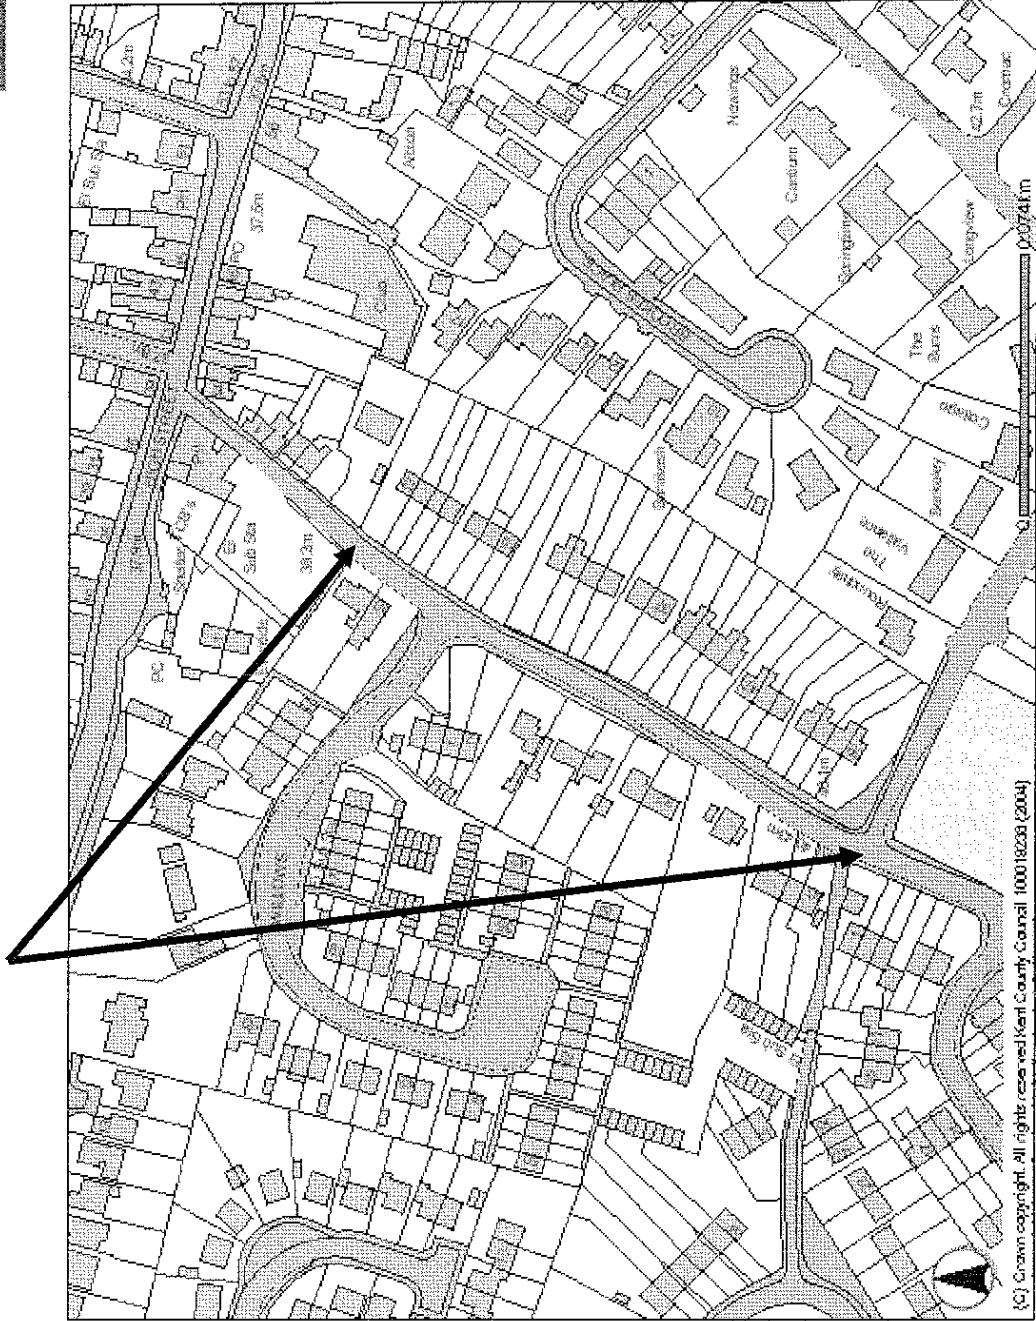

Bull Lane, Newington
Section of road subject to petition

7th July 2006

37 Bull Lane
Newington
Nr Sittingbourne
Kent
ME9 7LT

Dear Sir/Madam

We are writing on behalf of the Residents of Bull Lane, Newington.